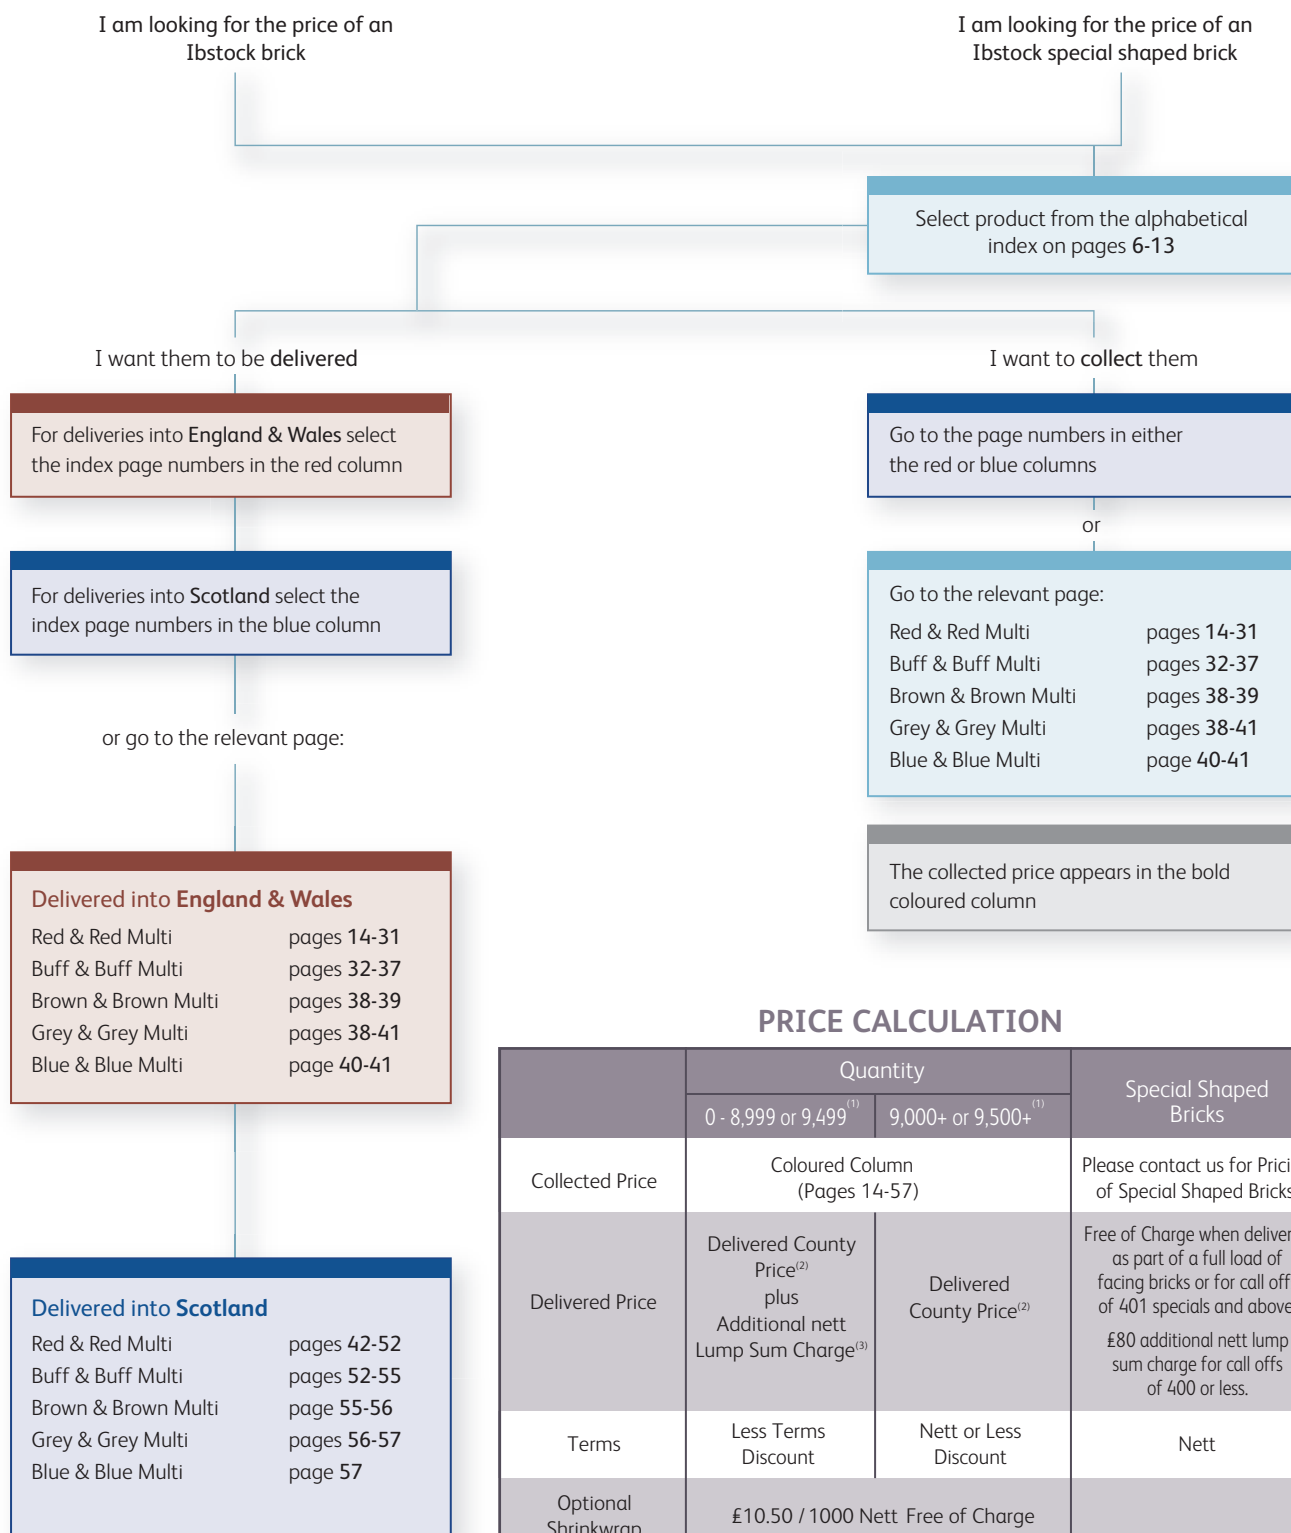

How to use this price guide

PRICE CALCULATION

	Quantity		Special Shaped Bricks
	0 - 8,999 or 9,499⁽¹⁾	9,000+ or 9,500+⁽¹⁾	
Collected Price	Coloured Column (Pages 14-57)		Please contact us for Pricing of Special Shaped Bricks.
Delivered Price	Delivered County Price⁽²⁾ plus Additional nett Lump Sum Charge⁽³⁾	Delivered County Price⁽²⁾	Free of Charge when delivered as part of a full load of facing bricks or for call offs of 401 specials and above. £80 additional nett lump sum charge for call offs of 400 or less.
Terms	Less Terms Discount	Nett or Less Discount	Nett
Optional Shrinkwrap	£10.50 / 1000 Nett Free of Charge		
Optional Palletisation	£20.00 / 1000 Nett Free of Charge		
Drawbar⁽⁴⁾	Additional nett lump sum charge of £40.00 per delivery when customer requests.		
Crane Off Load	Free of Charge		
Smaller Vehicle⁽⁵⁾	Additional nett lump sum charge of £150 per delivery when customer requests. Smaller vehicles include Urban Artics and Drawbar front ends.		
Waiting Time	£60 / hour after first full hour of waiting.		

See pages 60-61 for more information about Ibstock delivery services and vehicles.

(1) Depending on the factory, see note (3) below.

(2) Brick & Paver prices are based on a full load delivered into the relevant county. Full load sizes are detailed in the index pages 6-13.

(3) Additional nett lump sum charges for loads under 9,000 from Aldridge, Atlas, Birtley, Chesterton, Lodge Lane, Nostell, Parkhouse, Swanage and West Hoathly and loads under 9,500 from all other factories are detailed on pages 60-61.

(4) See page 60. (5) Rigid vehicles are no longer available and have been replaced by Urban Artics and Drawbar front ends.